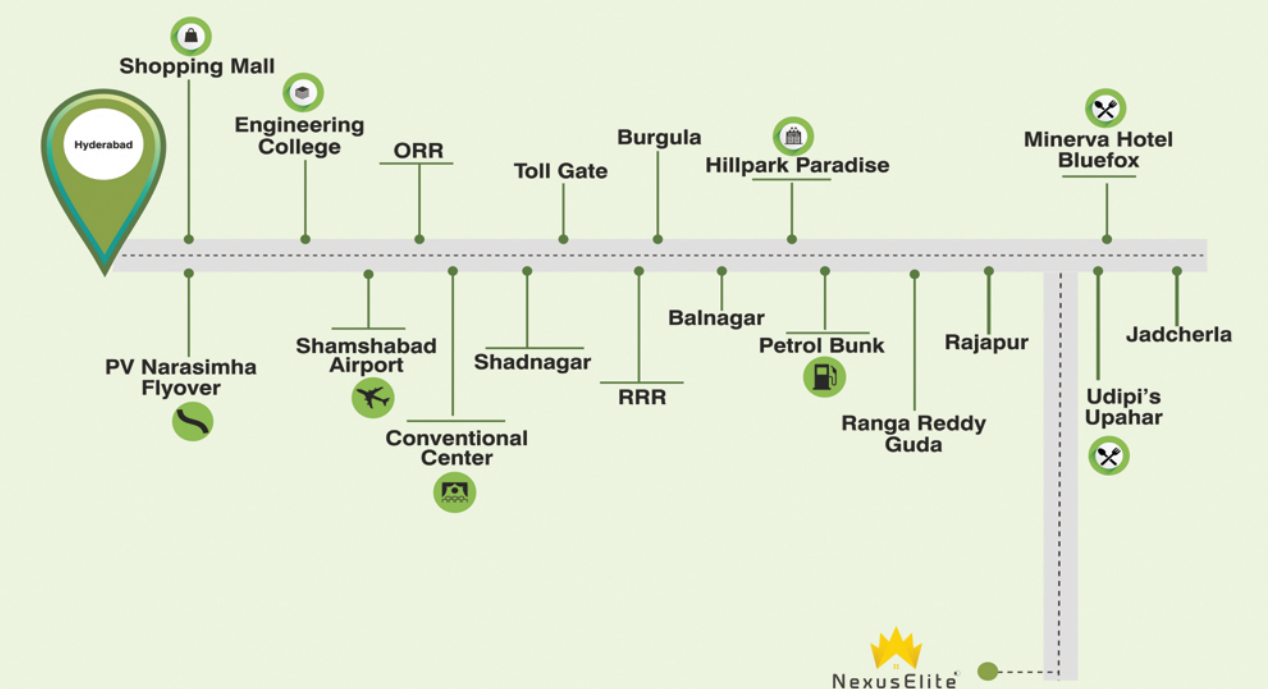

- 348 Sq.yds
- 150-250 Sq.yds
- 133 Sq.yds
- Mortgage Plots

MASTER LAYOUT PLAN

NexusElite
Arlington-Harmony

M/s. NexusElite Infra Developers Private Limited
Reg. Office : 4-7-83/2/SRC/101 to 504, Nogenchar Nagar, Nacharam,
Piler No: 977, opp. IDCL, Hubsiguda, Hyderabad - 500007.
Contact No. :
Website : www.nexuseliteinfra.com
Email : info@nexuseliteinfra.com

Site Location :
Kuchcherkal Village, Rajapur Mandal, Mahabunagar District.